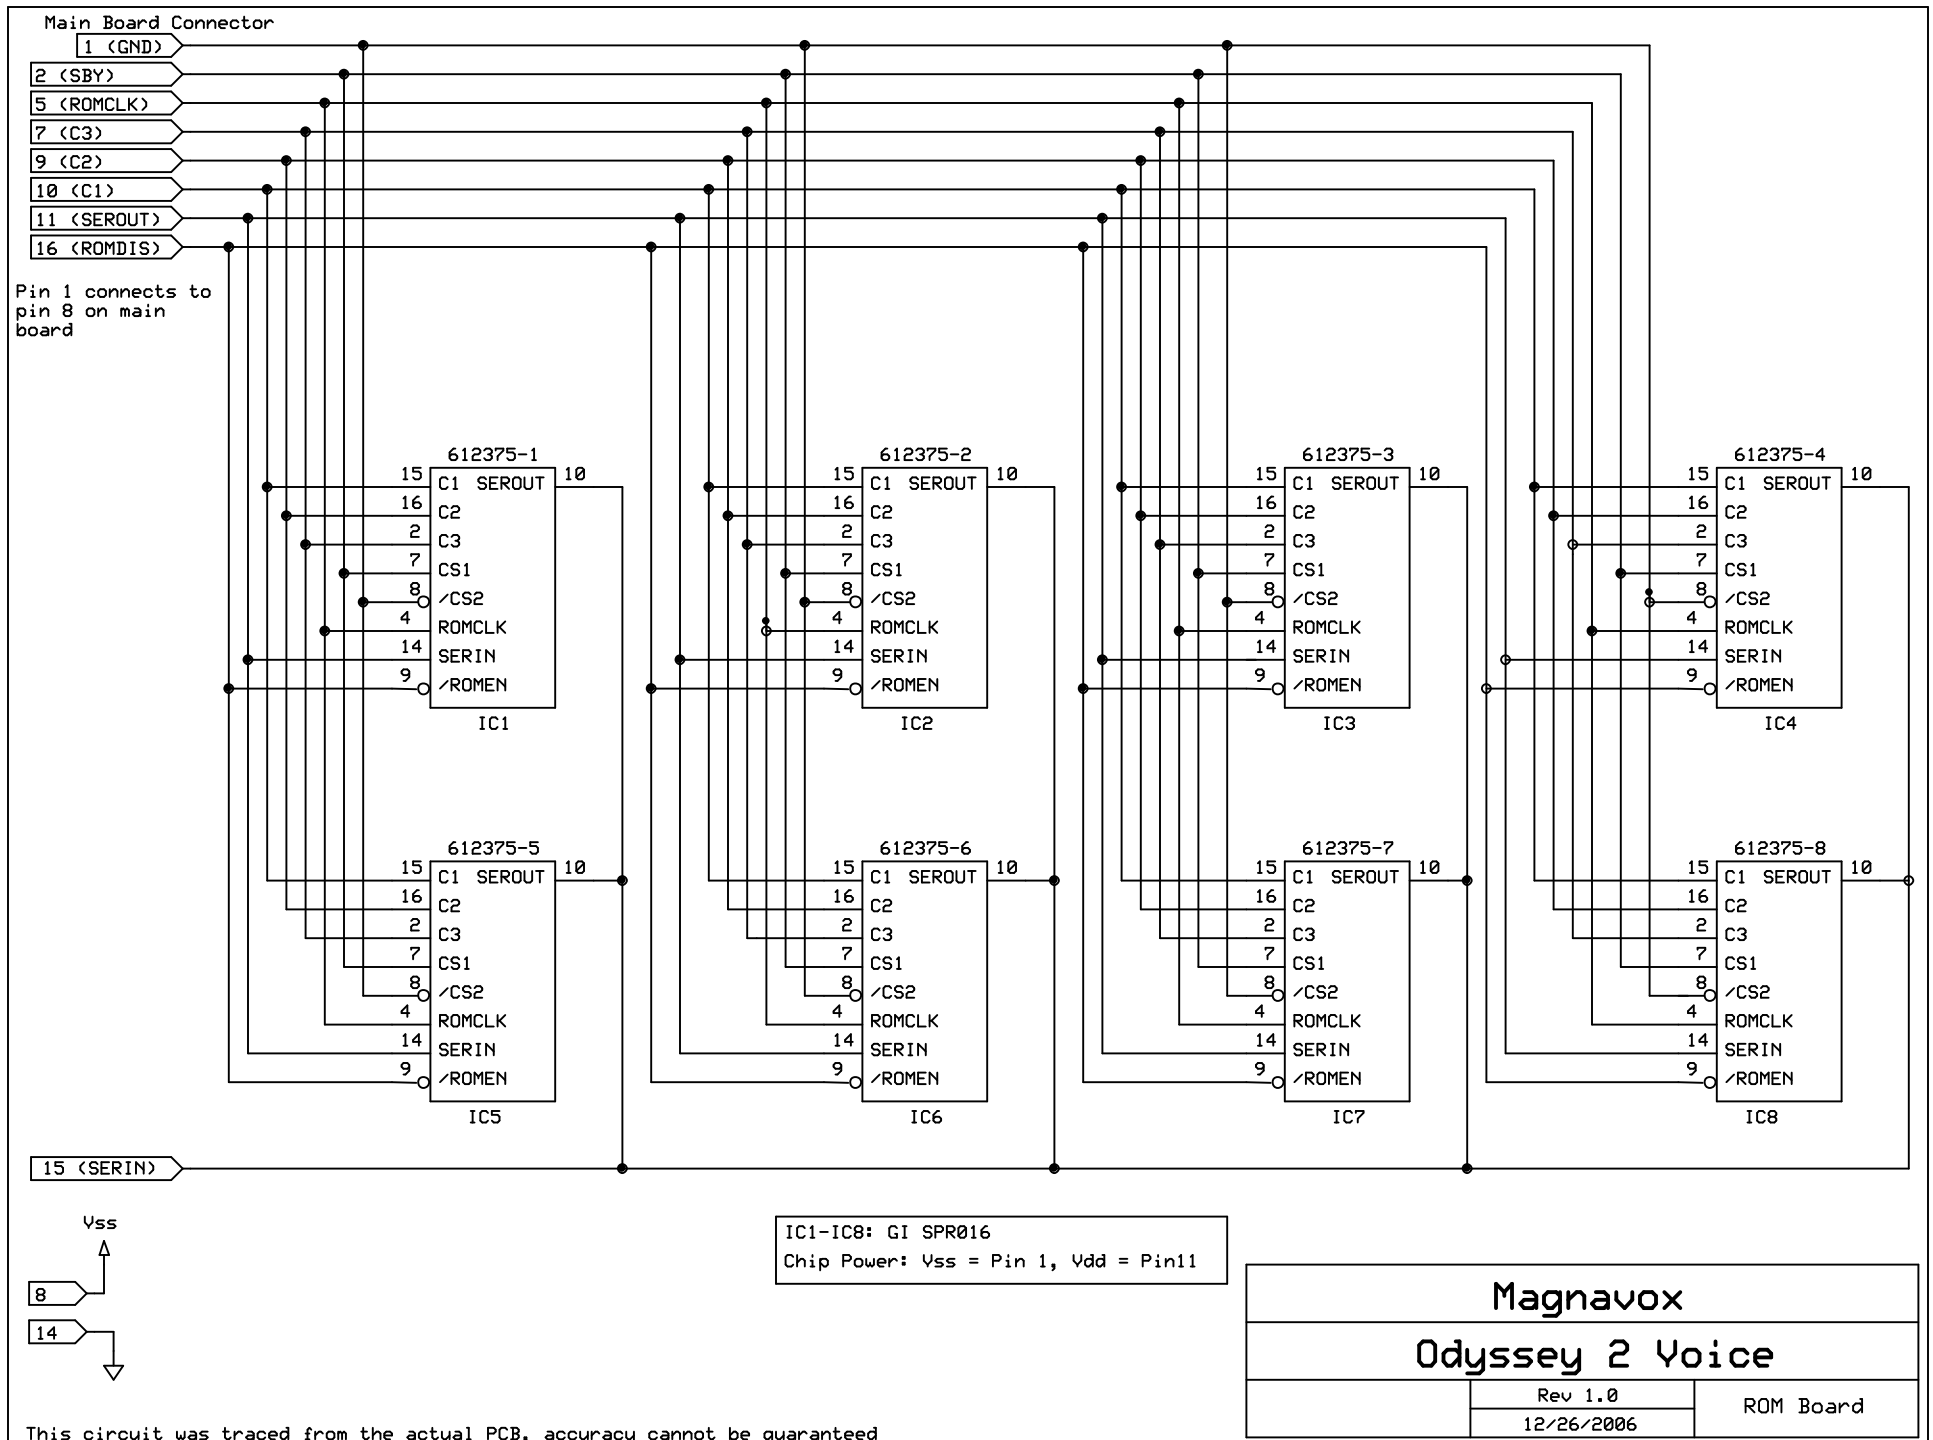

| | |
|------------------------|-----------|
| Magnavox | |
| Odyssey 2 Voice | |
| Rev 1.0 | Amplifier |
| 12/27/2006 | |

This circuit was traced from the actual PCB, accuracy cannot be guaranteed

This circuit was traced from the actual PCB, accuracy cannot be guaranteed

| | | |
|------------------------|-----------------------|-----------------------|
| Magnavox | | |
| Odyssey 2 Voice | | |
| | Rev 1.0 12/29/2006 | Cartridge Passthru |