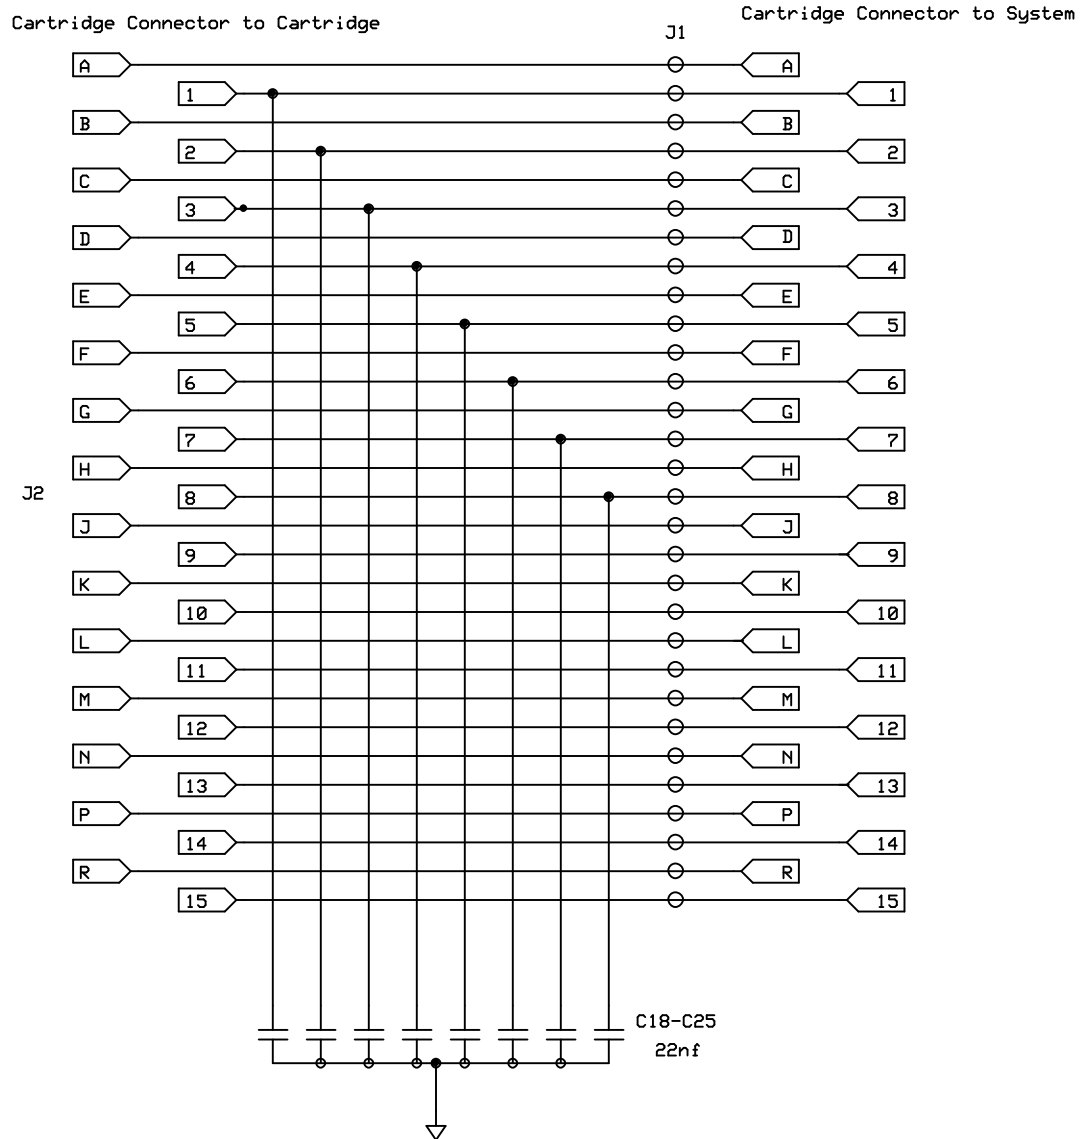

| | |
|------------------------|-----------|
| Magnavox | |
| Odyssey 2 Voice | |
| Rev 1.0 | Amplifier |
| 12/27/2006 | |

This circuit was traced from the actual PCB, accuracy cannot be guaranteed

This circuit was traced from the actual PCB, accuracy cannot be guaranteed